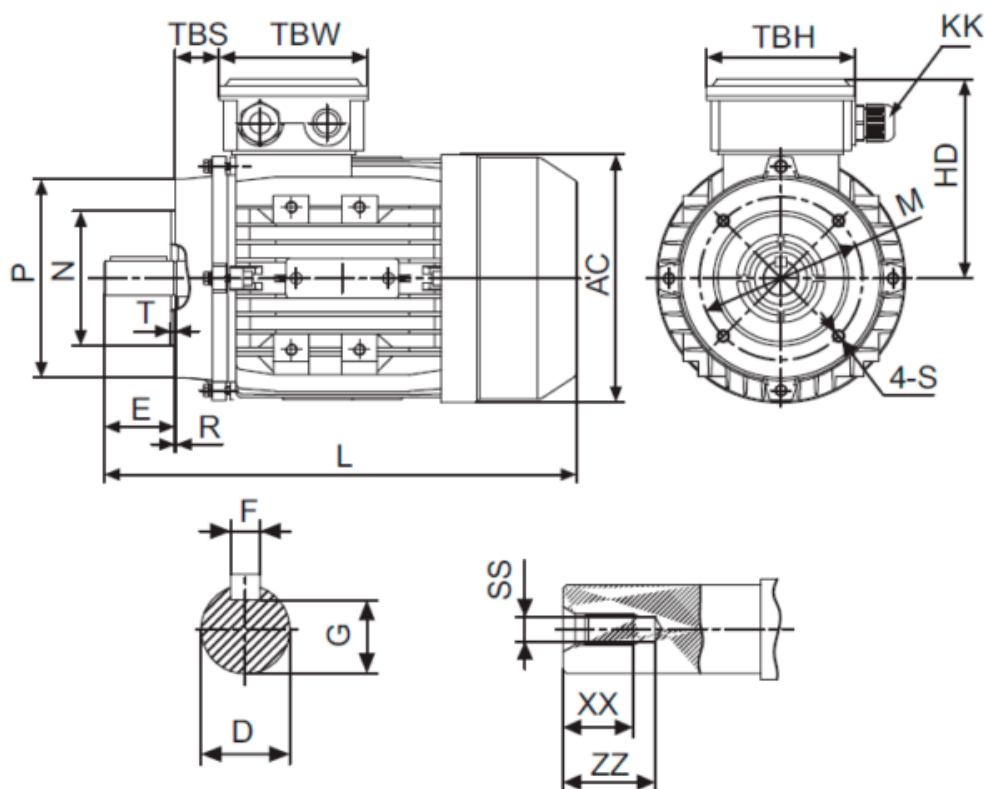

Data Sheet

Article number: 2500961500940

Description: Kleedrive MS631-6 0.09kw 900 rpm UL/CSA
3x230/400V 50HZ IP55 B14

Measures

AC = Ø121	M = Ø75	TBS = 14
D = 11	N = Ø60	TBW = 94
E = 23	P = Ø90	XX = 10
F = 4	R = 0	ZZ = 14
G = 8.5	S = M5	
HD = 108	SS = M4	
KK = 1-M16X1.5	T = 2.5	
L = 220	TBH = 94	